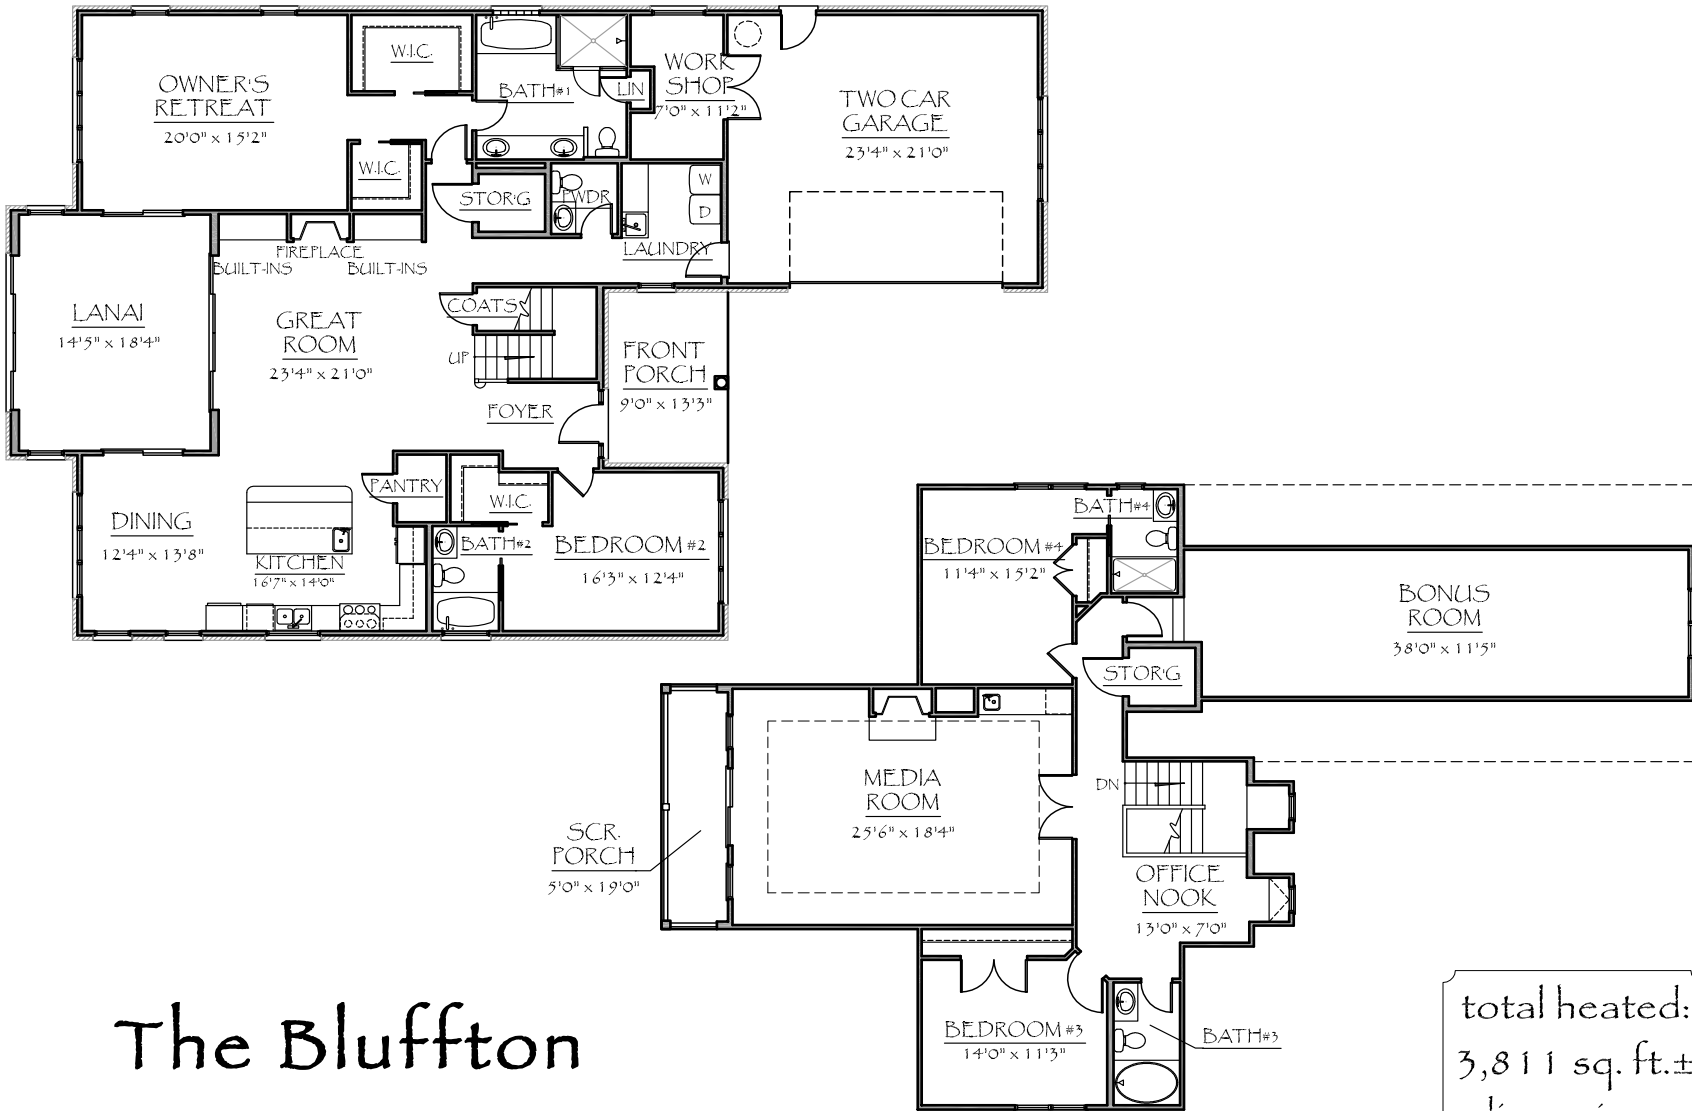

The Bluffton

The Bluffton

total heated:
3,811 sq. ft.±
dimensions:
49'-3" x 78'-3"