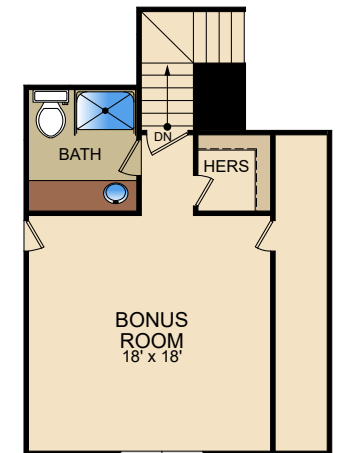

The Grand Windsor

Lovely Curb Appeal

The Grand Windsor

Lovely Curb Appeal

Building Area: 56x77

2,300 First Floor sq. feet

98 Front Porch sq. feet

171 Screened Porch sq. feet

648 Garage sq. feet

3,217 Total sq. feet

461 Optional Front Bonus Room with Full Bath

**Have questions?
Call (910) 397-2777**