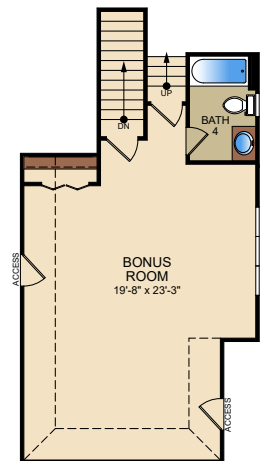

## New Floor Plan

**Building Area: 61x85**

**2,496** First Floor sq. feet

**89** Portico sq. feet

**510** Lanai sq. feet

**800** Garage with optional  
golf cart door sq. feet

**3,895** Total sq. feet

*Optional Bonus Room  
with Full Bath*